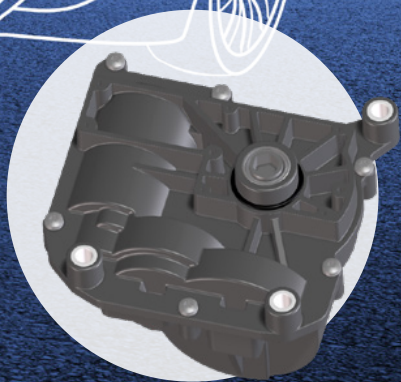

QUALITY SINCE 1912

MAGNET-SCHULTZ

Your Specialists for electromagnetic Solutions

We move people ...

SMART ACTUATOR